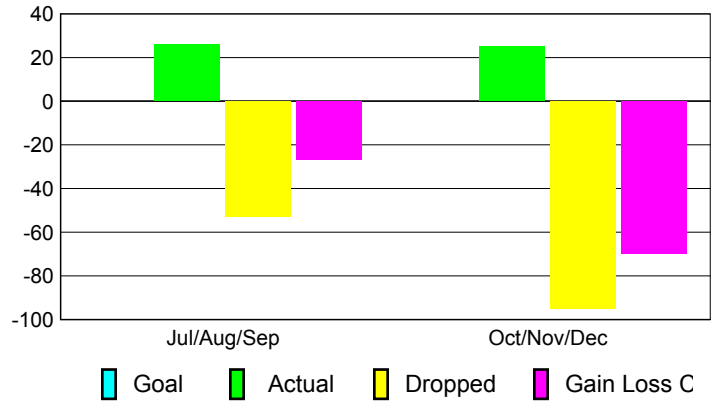

### YTD Status Quo Clubs 2010-2011

Status Quo Clubs Compared to Status Quo Members

## MEMBERSHIP

**Membership Results  
2010-2011**

**Membership  
2009-2010**

Month	Net Memb Goal	Actual New Memb	Actual Dropped Memb	Gain/ Loss of Memb	Gain/ Loss of Memb
Jul/Aug/Sep	0	26	-53	-27	1
Oct/Nov/Dec	0	25	-95	-70	-41
<b>Totals</b>	<b>0</b>	<b>51</b>	<b>-148</b>	<b>-97</b>	<b>-40</b>

### Membership Results 2010-2011

Goal, New, Dropped, Gain/Loss